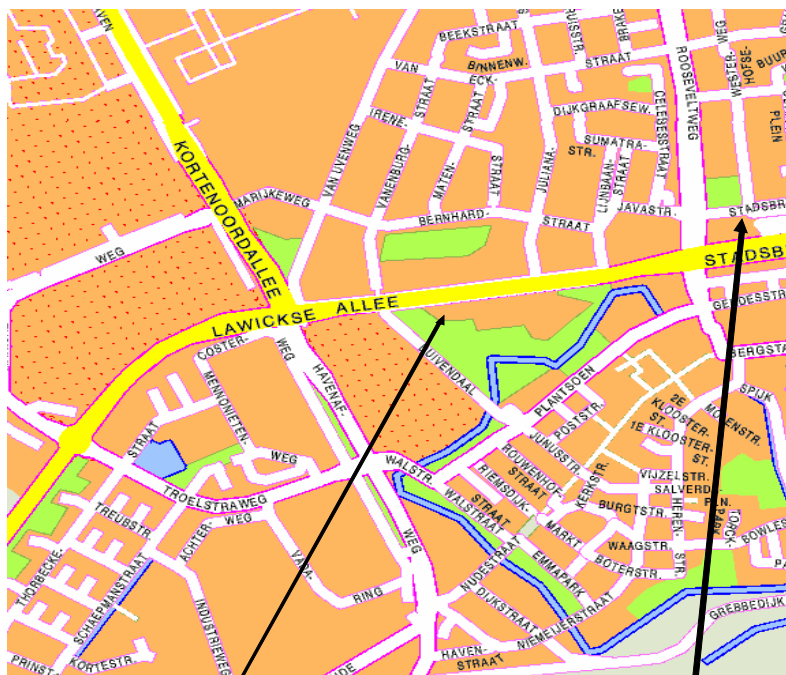

Tropenbos International

Geb. 425 naast WICC

Busstation

Stadsbrink

Public transportation

From Ede-Wageningen railway station:
 take a direct bus to Wageningen
 Bus Connexion 86 & 88
 Bus Valleilijn 288
 Frequency ca. 4x per hour

From Rhenen railway station: take bus

From Arnhem railway station: take
 train or bus

For information about bus and train
 schedules in the Netherlands, tel.
 0900-9292,
www.ov9292.nl

Info: telephone 0900-9292
www.ov9292.nl

The TBI office is located in one of the
 WUR buildings, which are all
 numbered.
 Signs along the main roads in
 Wageningen show the numbers of the
 buildings.

For TBI you should follow the sign
 "Gebouw 425"

Building numbers:

All buildings of Wageningen UR have a unique number. Signs along the main roads in Wageningen show where clusters of buildings are located (for example, building numbers 100-200). Within the various clusters, routes to the individual buildings are shown.